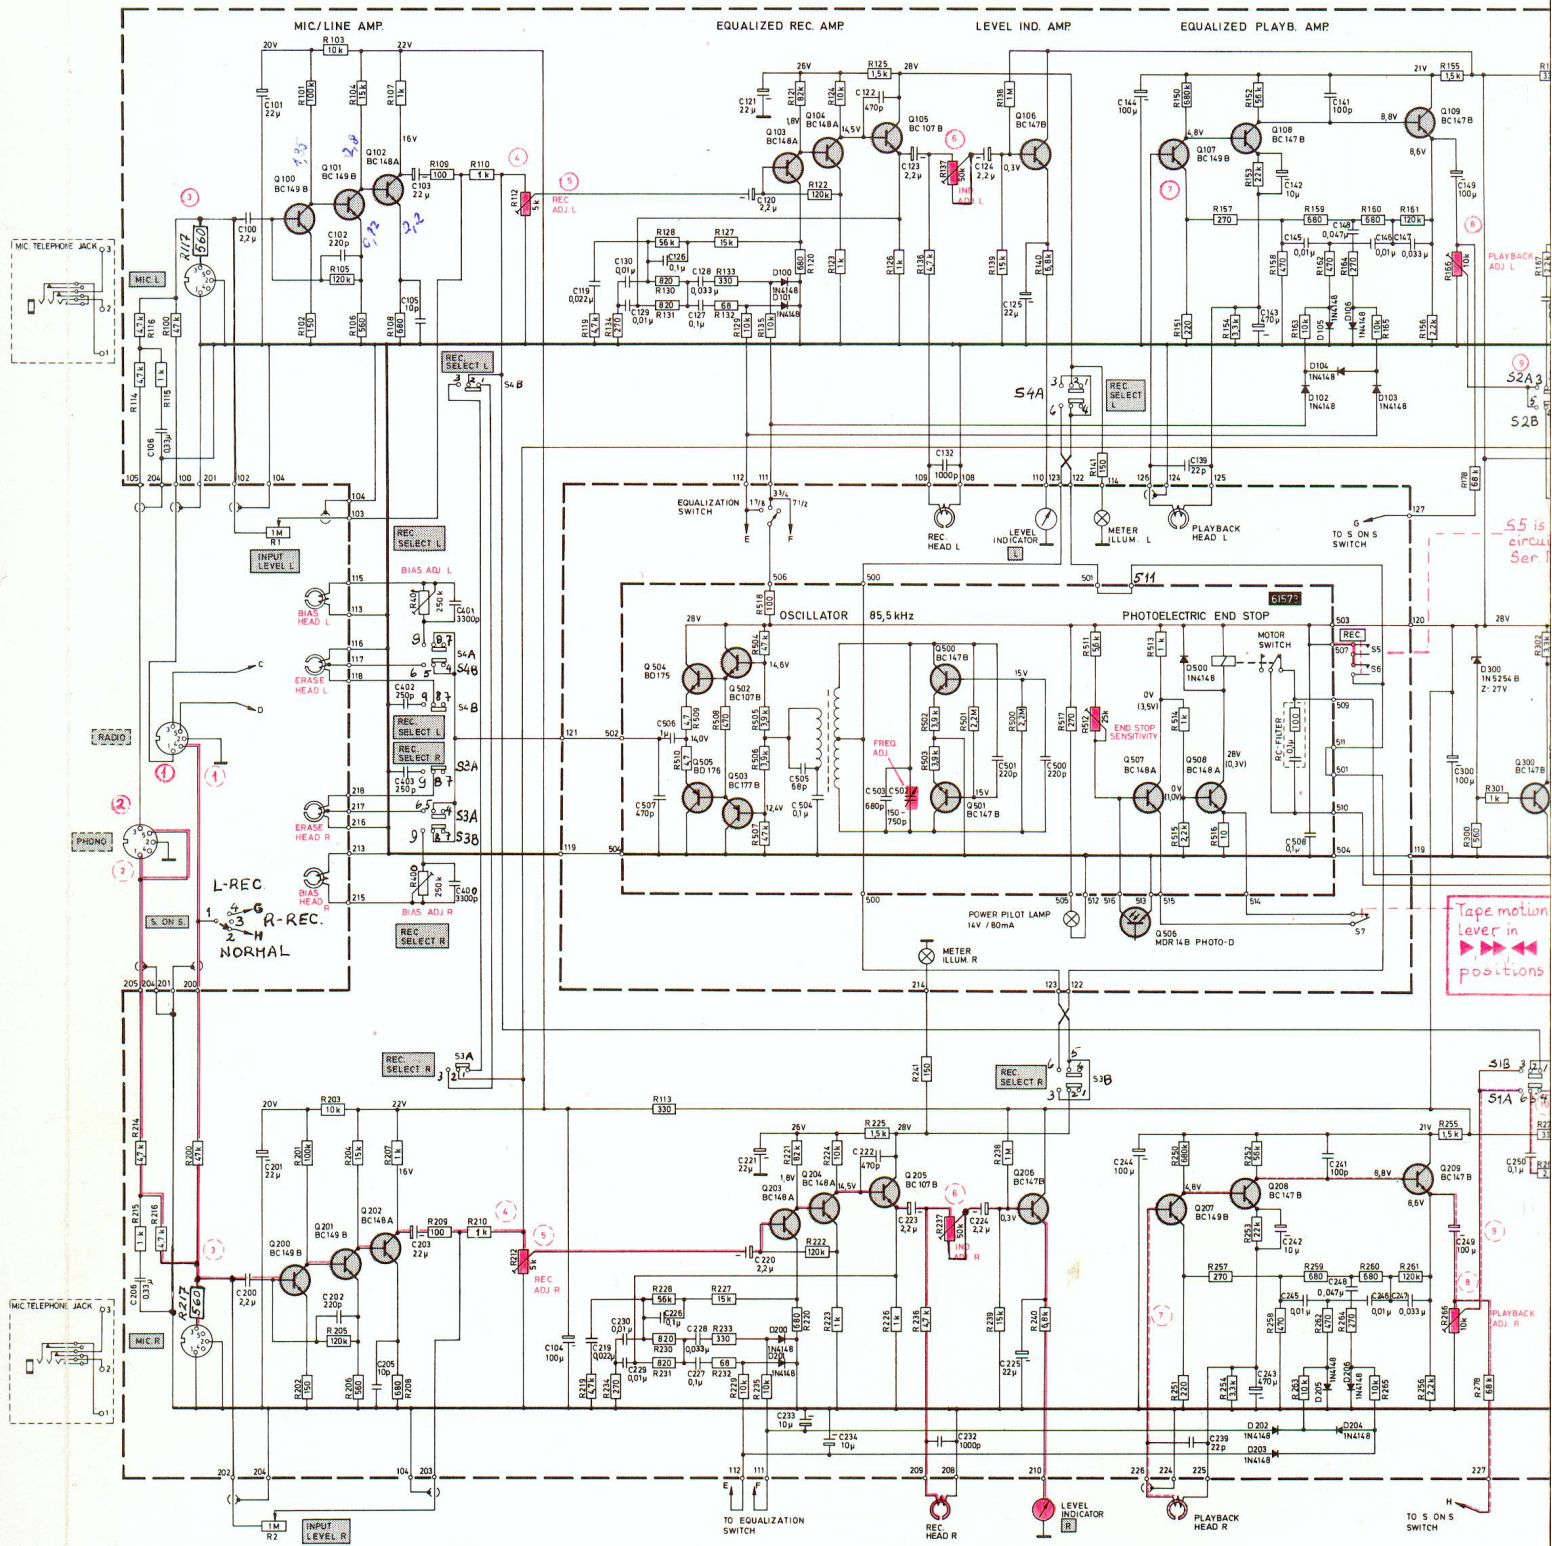

Service Manual

Tape recorders 3300X / 3400X

TANDBERG

SEEN FROM SOLDER SIDE

SOURCE/TAPE

REC. SELECTOR

SOUND ON SOUND SWITCH