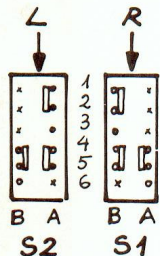

Service Manual

Tape recorders 3300X / 3400X

TANDBERG

SEEN FROM SOLDER SIDE

SOURCE/TAPE

REC. SELECTOR

SOUND ON SOUND SWITCH