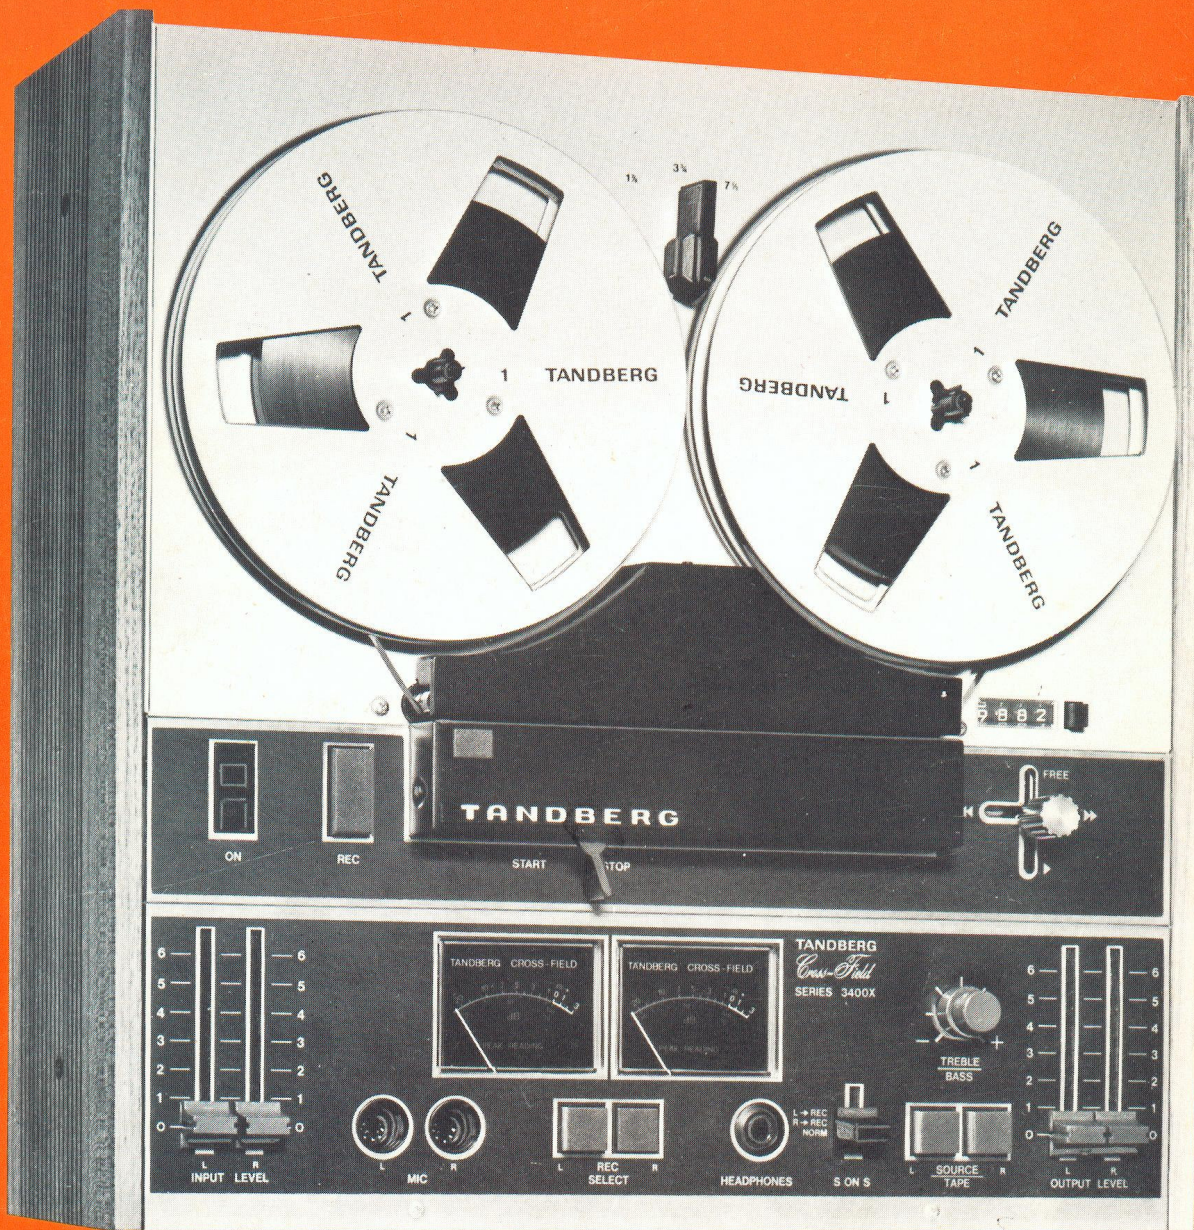

Service Manual

Tape recorders 3300X / 3400X

TANDBERG

SEEN FROM SOLDER SIDE

SOURCE/TAPE

REC. SELECTOR

SOUND ON SOUND SWITCH