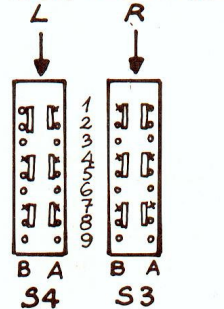

Service Manual

Tape recorders 3300X / 3400X

TANDBERG

SEEN FROM SOLDER SIDE

SOURCE/TAPE

REC. SELECTOR

SOUND ON SOUND SWITCH